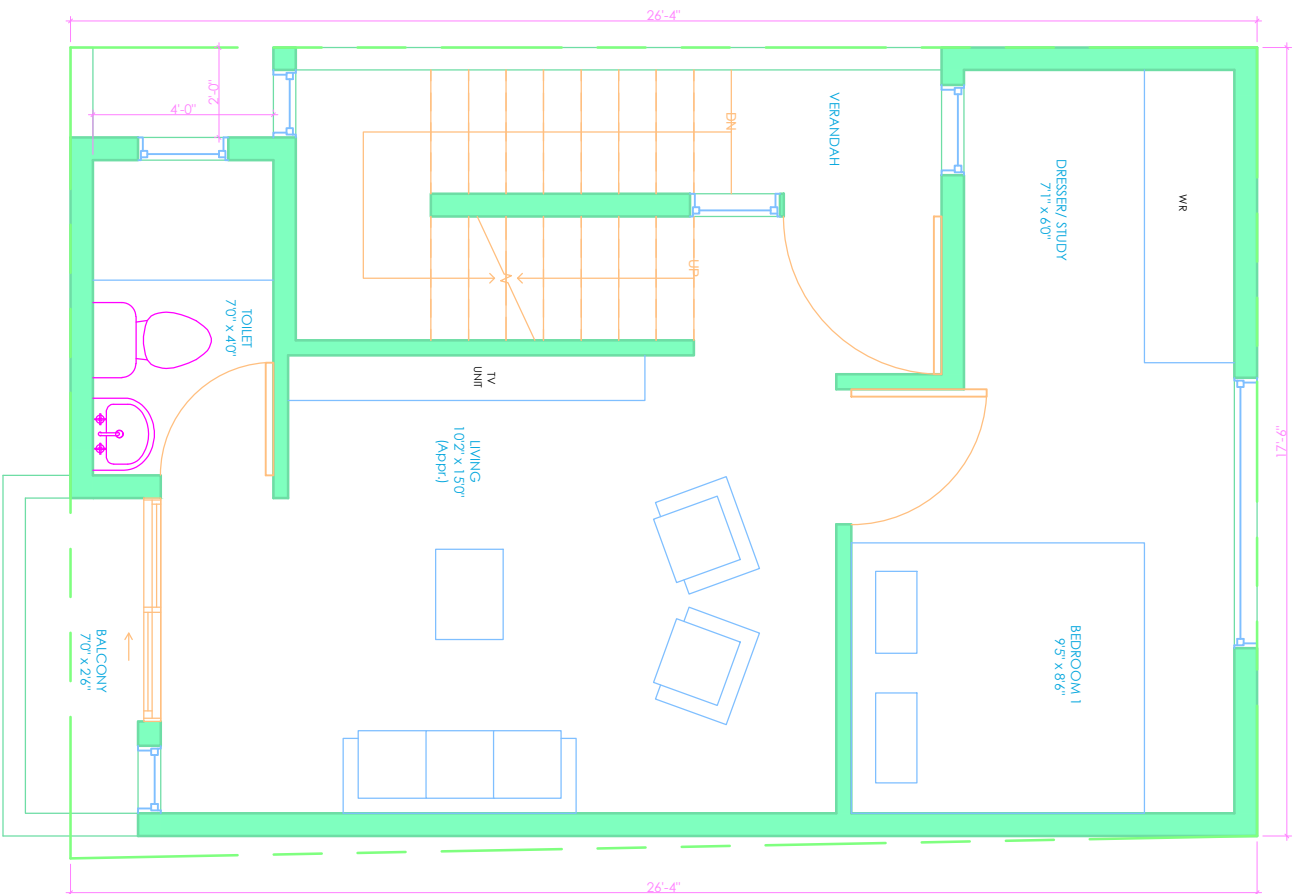

FIRST FLOOR PLAN

AREA STATEMENT	
Built-up	- 425.4 sqft
Balcony	- 23.2 sqft
Verandah	- 15.1 sqft